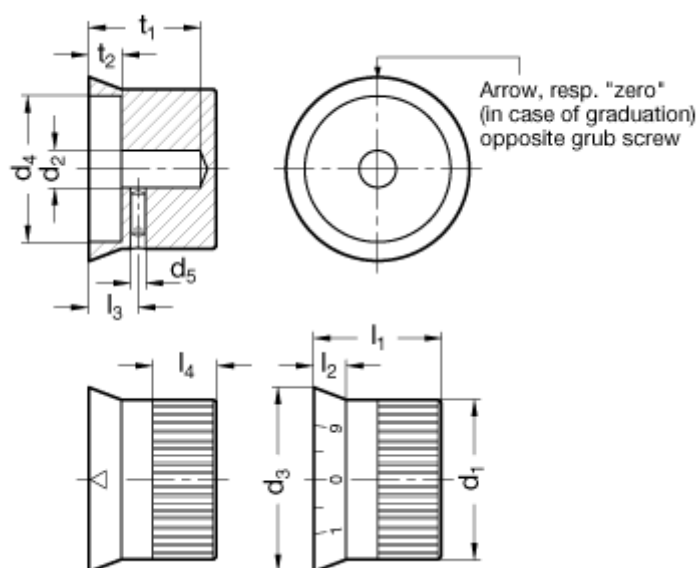

Article number: 201043208

Description: E+G Control knob in Aluminium
GN 723.4-42-B8-M

Measures

$d1 = 42$	$l4 = 15$
$d2 = B 8$	$t1 = 30,5$
$d3 = 49,5$	$t2 = 11,5$
$d4 = 37,5$	
$d5 = M5$	
$l1 = 33,5$	
$l2 = 10,5$	
$l3 = 15,5$	